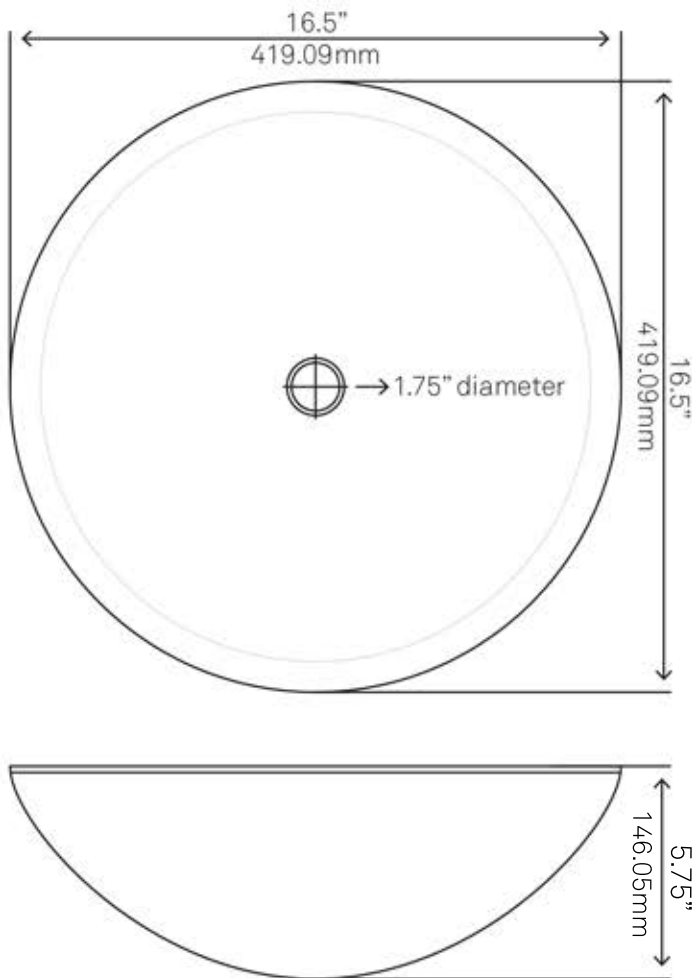

NOVATTO

TIG-8123P VIOLA Glass Vessel Bathroom Sink

Requested By:

Specific Features:

STANDARD SPECIFICATIONS:

- Round, hand-painted, purple vessel sink
- Thick, 1/2 inch, high tempered glass
- Stain and scratch resistant inside
- Textured glass w/ painted outside
- Above counter installation
- Standard U.S. plumbing connection
- 1.75-inch drain opening
- Novatto faucet & drain sold separately